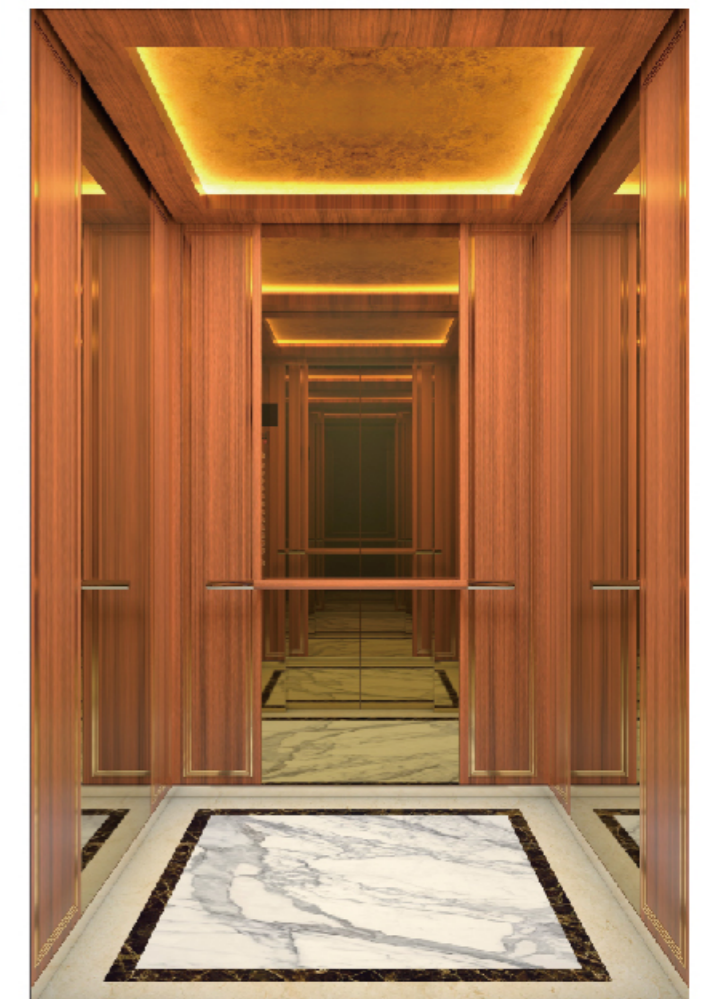

JGA-036

吊顶：木饰吊顶边框，顶部金箔，暗藏灯光
轿壁：木纹轿壁，银镜，钛金压条
扶手：圆木扶手，两端钛金不锈钢
地板：PVC（大理石可选）

Ceiling: Wooden ceiling frame, gold foil on top, hidden light
Car wall: Wood grain car wall, silver mirror, titanium pressure line
Handrail: Round wood handrail, titanium stainless steel at both ends
Floor: PVC (Marble optional)