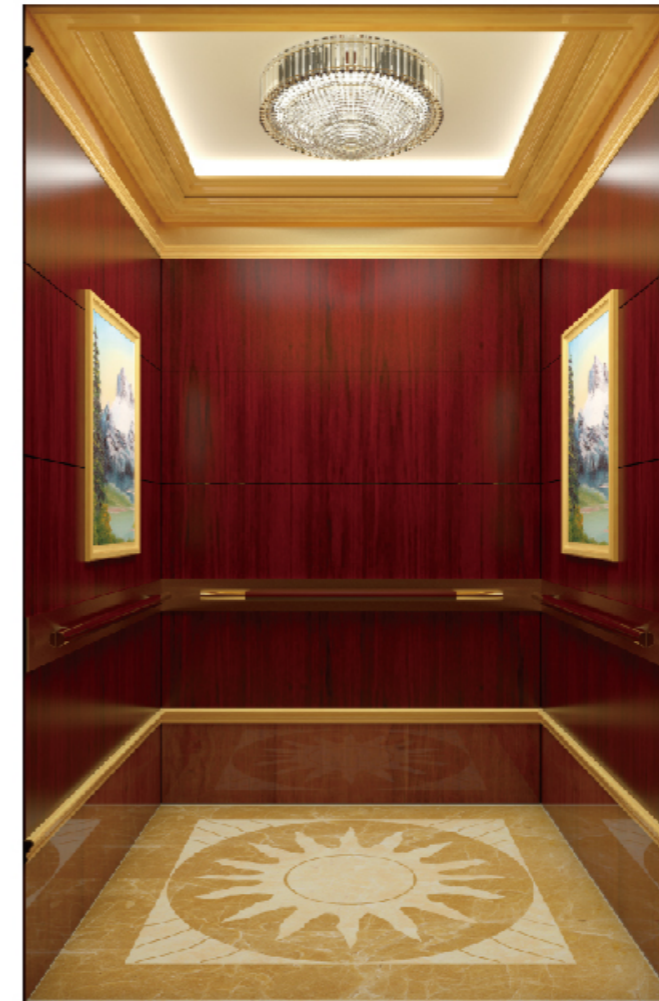

JGA-035

吊顶：木饰吊顶，顶部喷白色，暗藏灯光
中间吸顶灯
轿壁：木饰面线条，钛金镜面腰线
皮革木质围边
扶手：圆木扶手，两端钛金镜面不锈钢
地板：大理石

Ceiling: Wood decorated ceiling, top spray white, hidden light, middle ceiling light
Car wall: Wooden finish lines, titanium mirror beltline, leather wood surround
Handrail: Round wood handrail, titanium mirror stainless steel at both ends
Floor: Marble