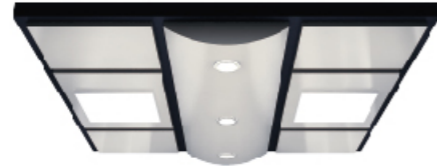

Integral-type ceiling series

一体式吊顶系列

JG-D57

不锈钢, 亚克力, 筒灯
Stainless steel, acrylic, downlight

JG-D58

钢板喷塑, 筒灯, 面板灯
Steel plate spray paint, downlight, panel light

JG-D59

不锈钢, 平板灯
Stainless steel, flat light