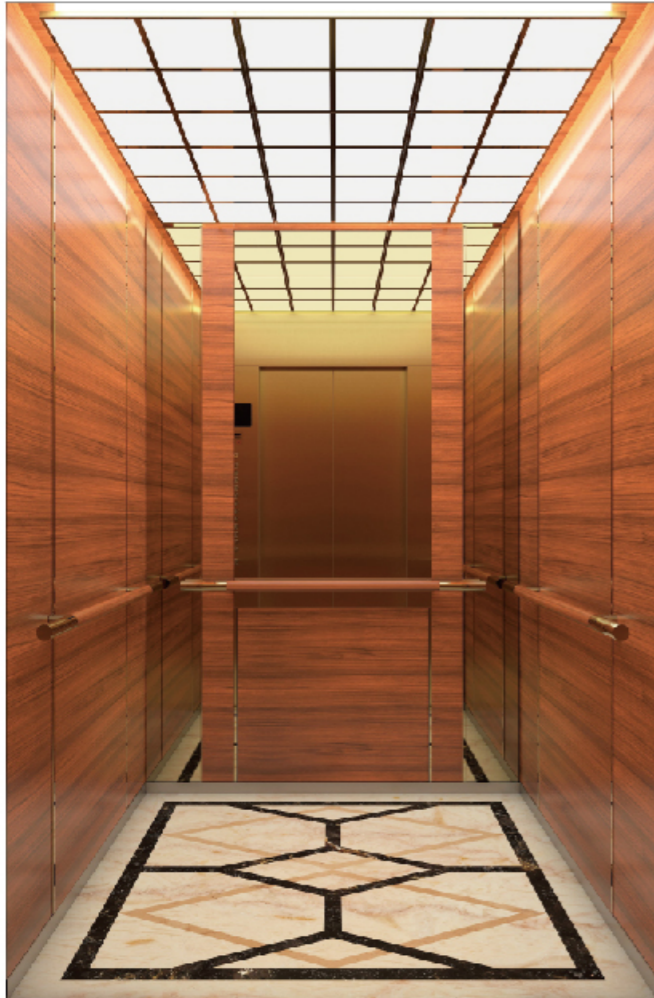

JGA-019

吊顶：钛金镜面不锈钢，筒灯
轿壁：后壁钛金镜面不锈钢，木饰面钛金压条
侧壁皮革钛金压力，木饰面钛金压条
钛金镜面腰线

扶手：无
地板：PVC（大理石可选）

Ceiling: Titanium mirror stainless steel, downlight
Car wall: Titanium mirror stainless steel on the back wall, titanium metal bar with wood finish, leather titanium pressure on the side wall, titanium metal tape with wood finish, titanium mirror waistline
Handrail: None
Floor: PVC (Marble optional)

JGA-020

吊顶：玫瑰金镜面不锈钢，云石片透光
轿壁：深柚木饰面，玫瑰金镜面不锈钢
（可选广告框）
扶手：玫瑰金单管不锈钢
地板：PVC（大理石可选）

Ceiling: Rose gold mirror stainless steel, marble sheet transparent
Car wall: Deep sleeve wood veneer, rose gold mirror stainless steel (optional advertising frame)
Handrail: Rose gold single tube stainless steel
Floor: PVC (Marble optional)