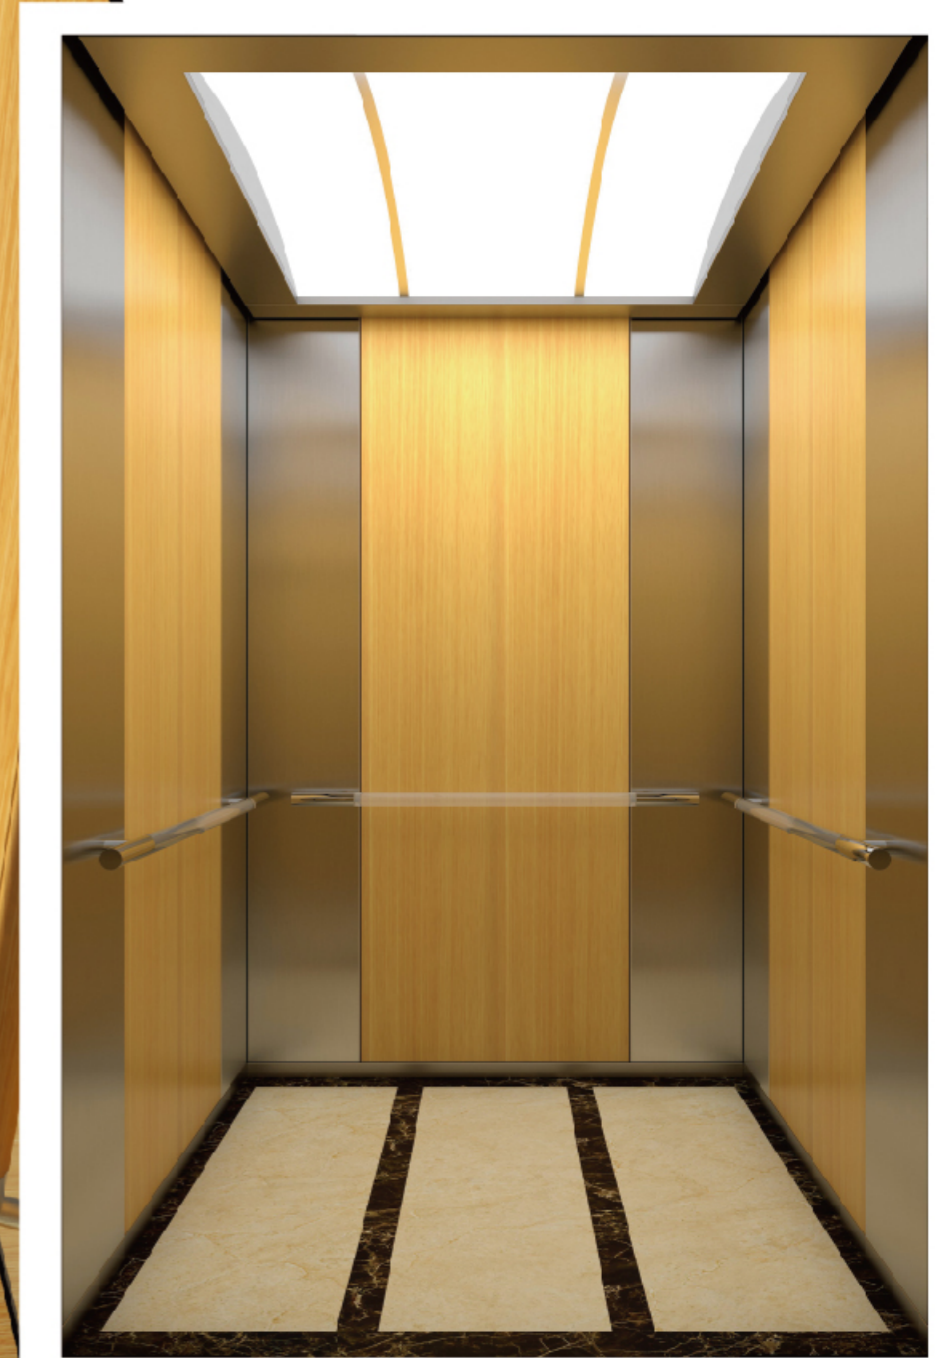

**PASSENGER ELEVATOR
CONCISE & POPULAR**
乘客电梯 简约时尚

JGA-001 

吊 顶：发纹不锈钢，拱形亚克力
轿 壁：发纹不锈钢，木纹贴面
扶 手：亚克力扶手，两端不锈钢
地 板：PVC拼花（大理石可选）

Ceiling: Hairline stainless steel, arched acrylic
Car wall: Hairline stainless steel, wood grain stickers
Handrail: Acrylic handrail, stainless steel at both ends
Floor: PVC parquet (Marble optional)