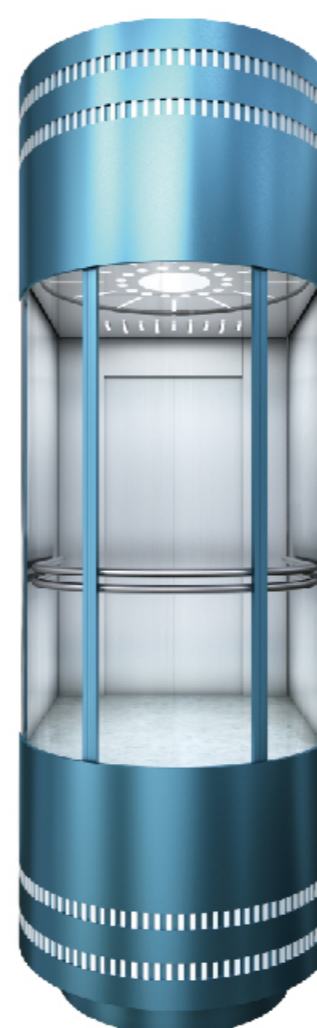

JGB-020

上下罩：钢板烤漆，灯饰
观光壁：安全夹胶玻璃
装饰顶：钢板烤漆顶板，乳白色亚克力灯饰
轿厢壁：发纹不锈钢
扶手：不锈钢双管
地板：PVC

Car cover: Baked enamel steel, lighting decoration
Observation wall: Laminated safety glass
Decoration ceiling: Baked enamel steel top panel, creamy white acrylic lighting decoration
Car wall: Hairline stainless steel
Handrail: Stainless steel double tube
Floor: PVC