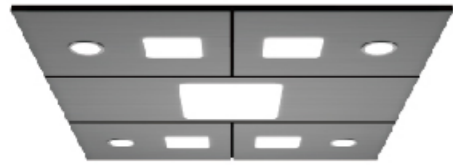

Integral-type ceiling series

一体式吊顶系列

JG-D57

不锈钢, 亚克力, 筒灯
Stainless steel, acrylic, downlight

JG-D58

钢板喷塑, 筒灯, 面板灯
Steel plate spray paint, downlight, panel light

JG-D59

不锈钢, 平板灯
Stainless steel, flat light