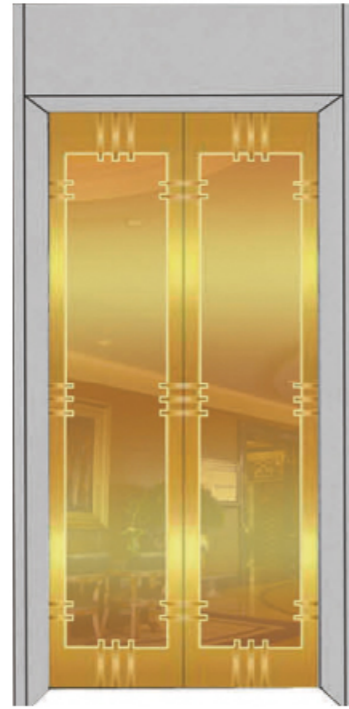

JG-TM14

镜面, 蚀刻, 发纹, 和纹, 钛金
Mirror, etching, hairline, hewen, titanium