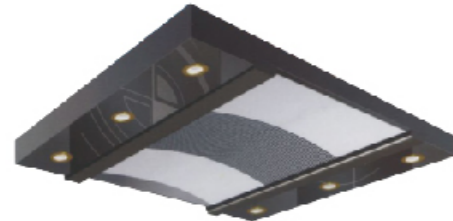

JG-D20

镜面不锈钢框架，中部影像弓顶，筒灯
Mirror stainless steel frame, central image arch top, downlight