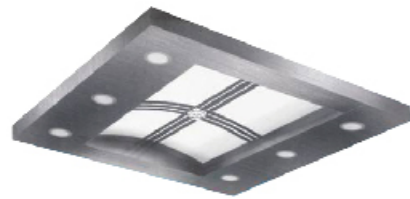

JG-D22

发纹不锈钢框架，拱形顶板加条形灯饰
Hairline stainless steel frame, arched top panel and strip lighting