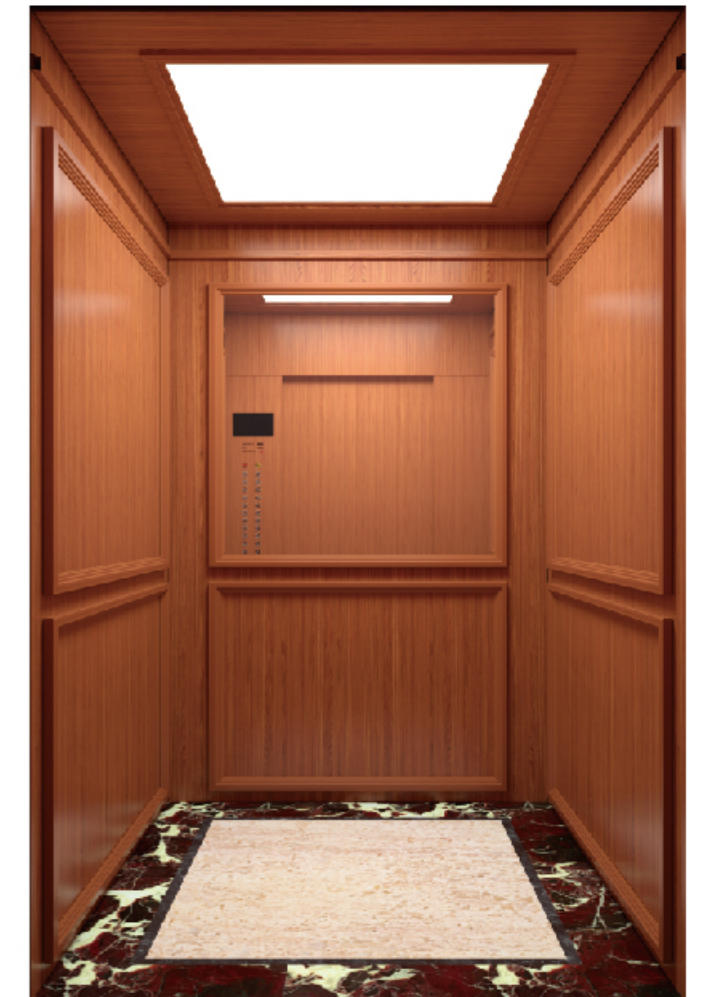

JGA-052

吊顶：木饰面边框，亚克力透光
轿壁：木饰面，后壁银镜
扶手：无
地板：PVC（大理石可选）

Ceiling: Wood veneer frame, acrylic light-transmitting
Car wall: Wood veneer, silver mirror on the back wall
Handrail: None
Floor: PVC (Marble optional)