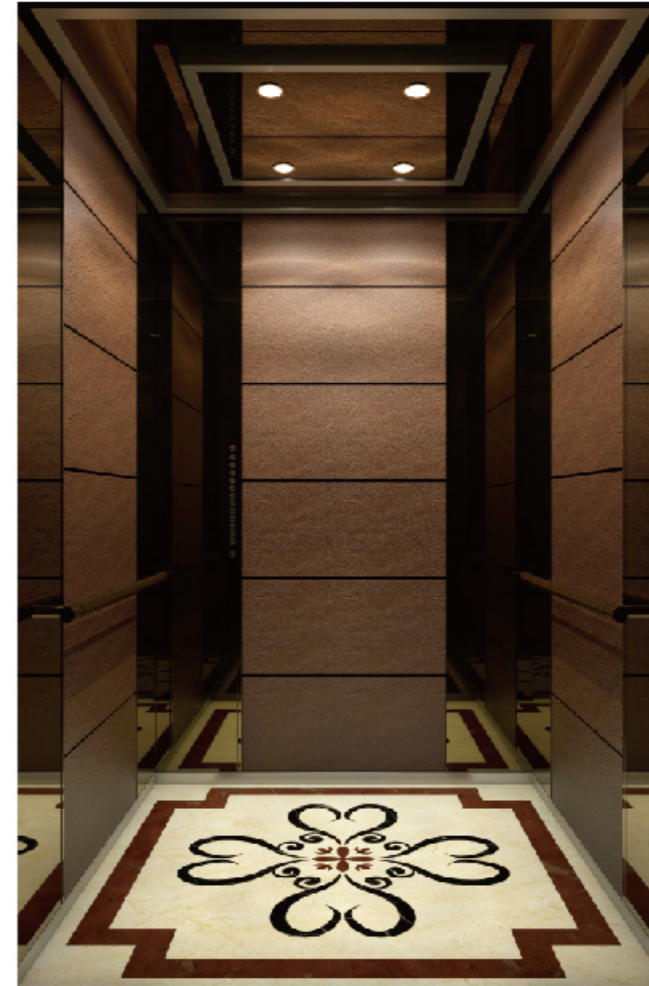

JGA-031

吊顶：黑钛金镜面不锈钢框架，筒灯
轿壁：皮革硬包，黑钛金镜面
扶手：实木圆扶手
地板：PVC（大理石可选）

Ceiling: Black titanium golden mirror stainless steel frame, downlight
Car wall: Leather hard cover, black titanium golden mirror
Handrail: Solid wood round handrail
Floor: PVC (Marble optional)