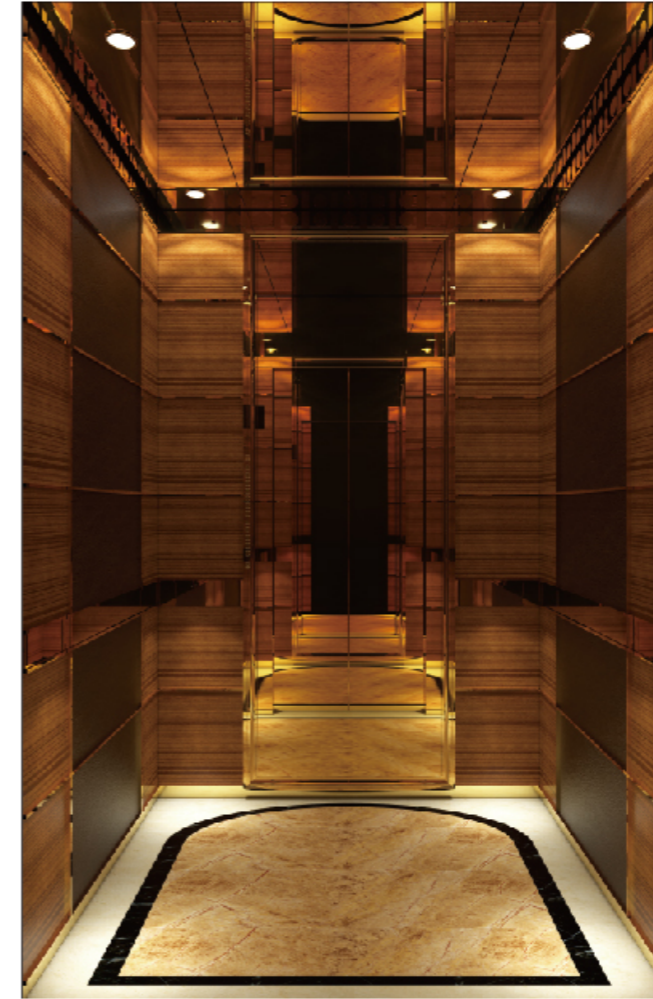

JGA-018

吊顶：烤漆框架，钛金不锈钢板，亚克力透光，筒灯
轿壁：钛金蚀刻不锈钢，香槟金发纹蚀刻
扶手：不锈钢单管扶手
地板：PVC（大理石可选）

Ceiling: Baked enamel frame, titanium stainless steel plate, acrylic light-transmitting downlight
Car wall: Titanium etched stainless steel, champagne gold hairline etching
Handrail: Stainless steel single tube handrail
Floor: PVC

JGA-019

吊顶：钛金镜面不锈钢，筒灯
轿壁：后壁钛金镜面不锈钢，木饰面钛金压条
侧壁皮革钛金压力，木饰面钛金压条
钛金镜面腰线

扶手：无
地板：PVC（大理石可选）

Ceiling: Titanium mirror stainless steel, downlight
Car wall: Titanium mirror stainless steel on the back wall, titanium metal bar with wood finish, leather titanium pressure on the side wall, titanium metal tape with wood finish, titanium mirror waistline
Handrail: None
Floor: PVC (Marble optional)

JGA-020

吊顶：玫瑰金镜面不锈钢，云石片透光
轿壁：深柚木饰面，玫瑰金镜面不锈钢
（可选广告框）
扶手：玫瑰金单管不锈钢
地板：PVC（大理石可选）

Ceiling: Rose gold mirror stainless steel, marble sheet transparent
Car wall: Deep sleeve wood veneer, rose gold mirror stainless steel (optional advertising frame)
Handrail: Rose gold single tube stainless steel
Floor: PVC (Marble optional)