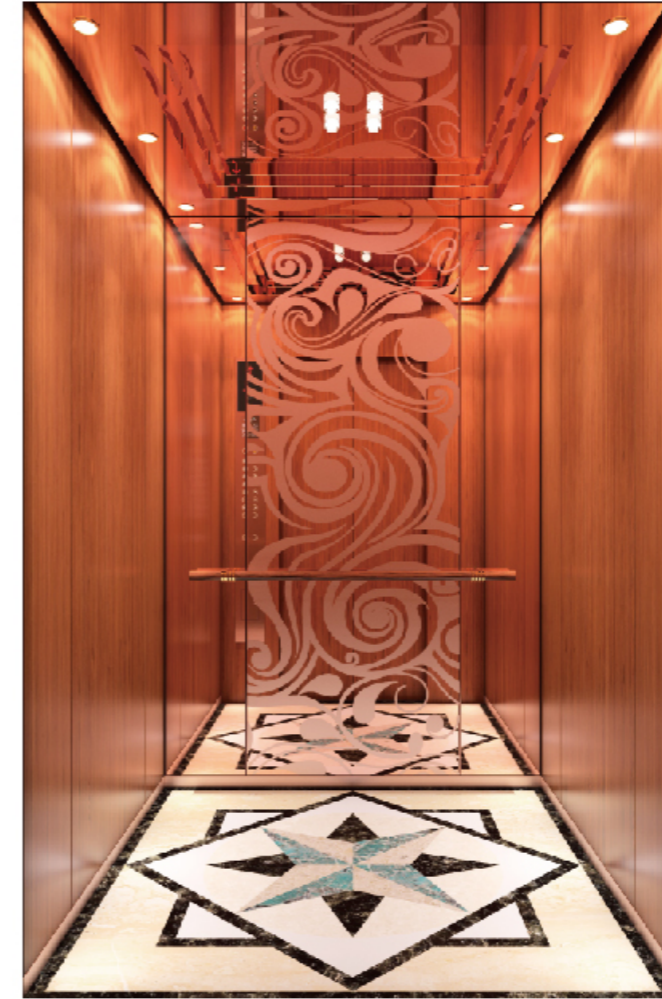

JGA-014

吊顶：古铜色镜面不锈钢，亚克力透光
轿壁：古铜色发纹，木饰面，镜面不锈钢压条
扶手：古铜色不锈钢与实木组合
地板：PVC（大理石可选）

Ceiling: Mirror stainless steel, acrylic light-transmitting
Cabin: Bronze hairline, wood veneer, mirror stainless steel bar
Handrail: Stainless steel and solid wood combination
Floor: PVC (Marble optional)