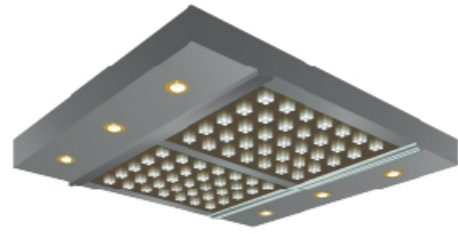

JG-D03

多层反光辅以金色筒灯的柔光照明设计

Multi-layer reflection supplemented by soft lighting design of golden downlight