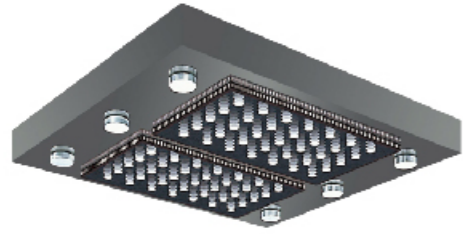

JG-D01

多层反光辅以四周腰形透光孔和有机灯柱的照明设计，光线柔和且富立体层次感

The multi-layer reflection is supplemented by the surrounding waist-shaped light-transmitting holes and the lighting design of organic lamp posts, and the light is soft and full of three-dimensional layering.