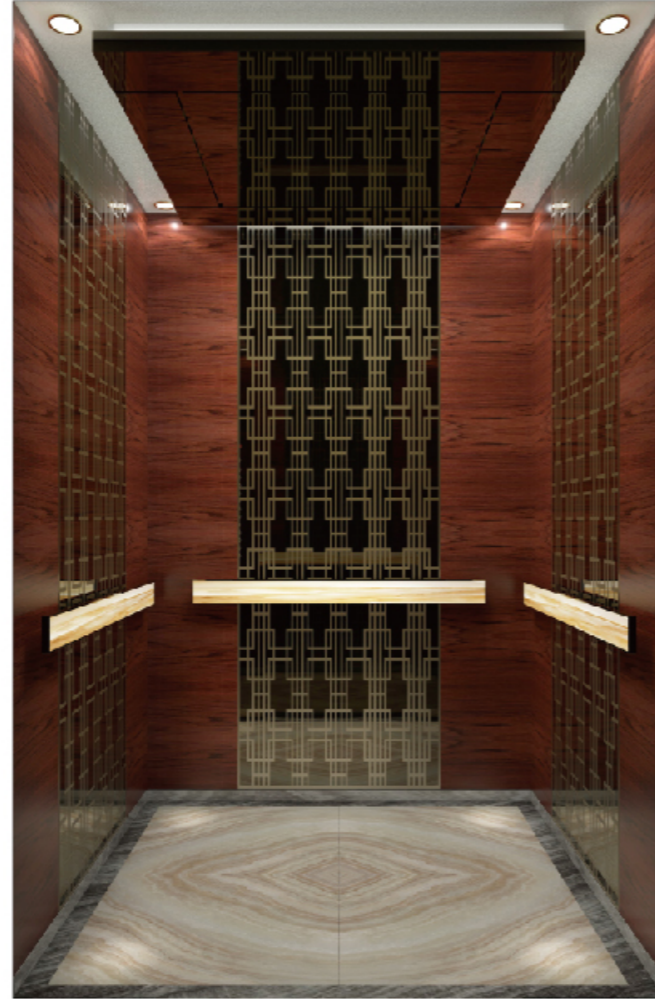

JGA-037

吊顶：钢板喷白色漆，筒灯，黑钛镜面不锈钢
暗藏灯光
轿壁：木饰面，黑钛金镜面蚀刻
扶手：不锈钢弧头扁扶手
地板：雅典娜灰+木纹玉石大理石

Ceiling: Steel plate sprayed white paint, downlight,
black titanium mirror stainless steel, hidden light
Car wall: Wood veneer, black titanium golden mirror etching
Handrail: Stainless steel arc flat handrail
Floor: Athena gray + wood grain jade marble

JGA-039

吊顶：古铜色镂空镜面不锈钢围边，木饰框
喷漆，中间吸顶灯、筒灯
轿壁：木饰线框，中间古铜色镜面蚀刻
不锈钢，深柚木饰面，皮革硬包
扶手：圆木扶手，两端古铜色不锈钢
地板：大理石

Ceiling: Bronze hollow mirror stainless steel surround,
wood trim frame spray paint, middle ceiling light, downlight
Car wall: Wood decorative line frame, middle bronze mirror
etched stainless steel, dark teak wood finish, leather hard cover
Handrail: Round wood handrail, bronze stainless steel at both ends
Floor: Marble