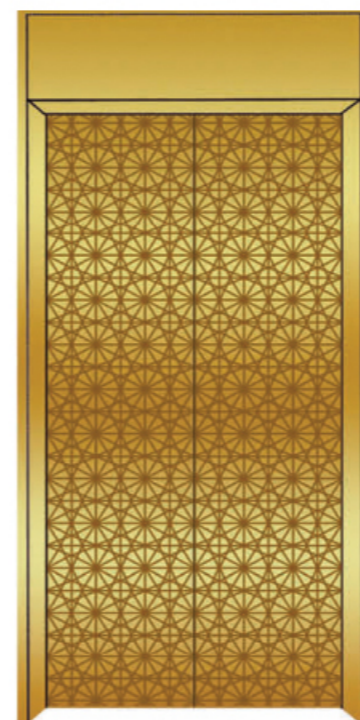

LANDING DOORS SERIES

轿厢装潢厅门系列

JG-TM01

镜面, 蚀刻, 钛金
Mirror, etching, titanium

JG-TM02

镜面, 蚀刻, 钛金
Mirror, etching, titanium

JG-TM03

镜面, 蚀刻, 钛金
Mirror, etching, titanium