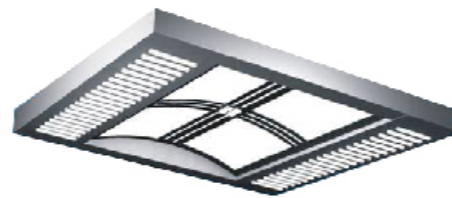

JG-D18

发纹不锈钢框架，拱形顶板加条形灯饰
Hairline stainless steel frame, arched top panel and strip lighting

JG-D19

不锈钢框架，中间弓形亚克力灯饰
Steel frame, middle bow acrylic lighting

JG-D20

镜面不锈钢框架，中部影像弓顶，筒灯
Mirror stainless steel frame, central image arch top, downlight