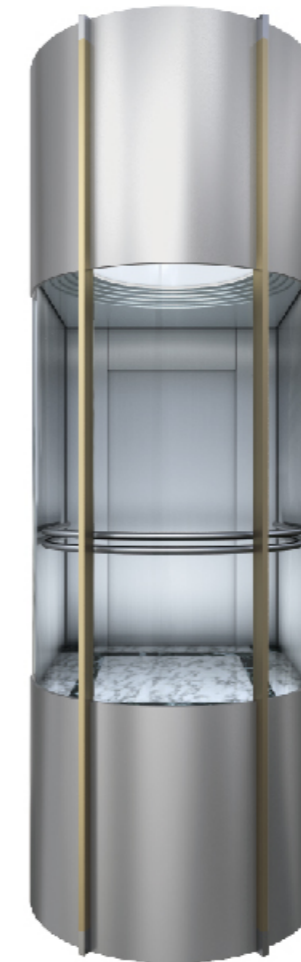

JGB-031

上下罩：钢板喷不锈钢色，外包钛金不锈钢
观光壁：6+6安全夹胶玻璃
装饰顶：钢板喷不锈钢色，亚克力灯罩
轿厢壁：发纹不锈钢
扶手：不锈钢双联扶手
地板：PVC

Car cover: Steel plate sprayed with stainless steel color, outer cover with titanium stainless steel
Observation wall: 6+6 safety laminated glass
Decoration ceiling: Steel plate sprayed with stainless steel color, acrylic lampshade
Car wall: Hairline stainless steel
Handrail: Stainless steel double handrail
Floor: PVC