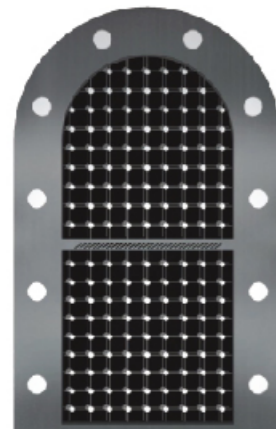

JG-D52

不锈钢，筒灯
Stainless steel, downlight

JG-D53

不锈钢，亚克力
Stainless steel, acrylic

JG-D54

不锈钢，亚克力，筒灯
Stainless steel, acrylic, downlight

JG-D45

发纹不锈钢，多层次，筒灯
Hairline stainless steel, multi-level,
downlight