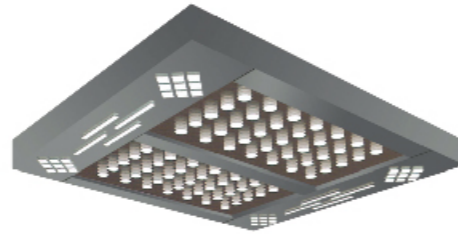

JG-D05

多层反光和不锈钢镜面镂空板辅以中空透明灯柱的柔光照明设计

Soft lighting design with multi-layer reflective and stainless steel mirror hollow panels supplemented by hollow transparent lamp posts