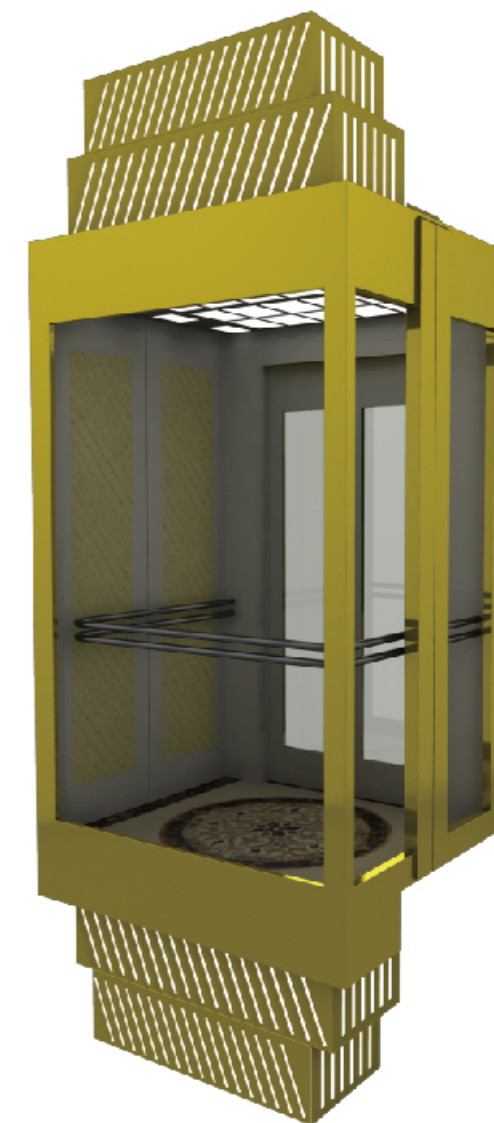

JG-G08

上下罩：钢板烤漆，灯饰
观光壁：安全夹胶玻璃
装饰顶：钢板烤漆，亚克力灯饰
轿厢壁：发纹不锈钢
扶手：不锈钢双管
地板：PVC

Car cover: Baked enamel steel, lighting decoration
Observation wall: Laminated safety glass
Decoration ceiling: Baked enamel steel, acrylic lighting decoration
Car wall: Hairline stainless steel
Handrail: Stainless steel double tube
Floor: PVC