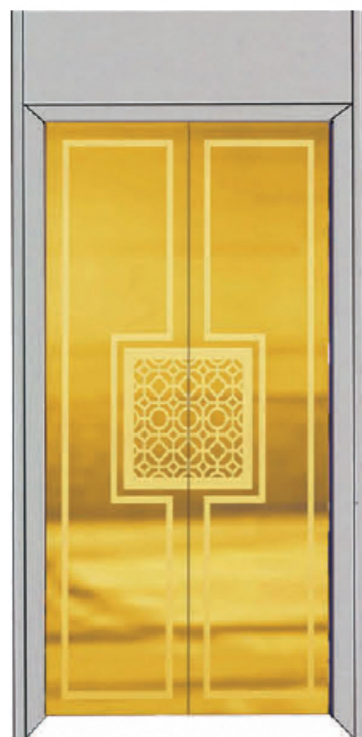

JG-TM02

镜面, 蚀刻, 钛金
Mirror, etching, titanium