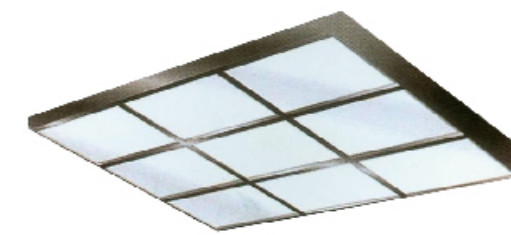

不锈钢框架，亚克力透光，两侧配透明空芯条

Stainless steel frame, acrylic transparent, with transparent hollow strips on both sides

钢板喷涂框架，配白色亚克力透光

Painted steel plate frame, with white acrylic light-transmitting

JG-D14

不锈钢框架配磨砂玻璃透光

Stainless steel frame with frosted glass light-transmitting

JG-D15

钢板喷涂框架，亚克力透光配伞形水晶柱

Painted steel plate frame, acrylic transparent with umbrella-shaped crystal column