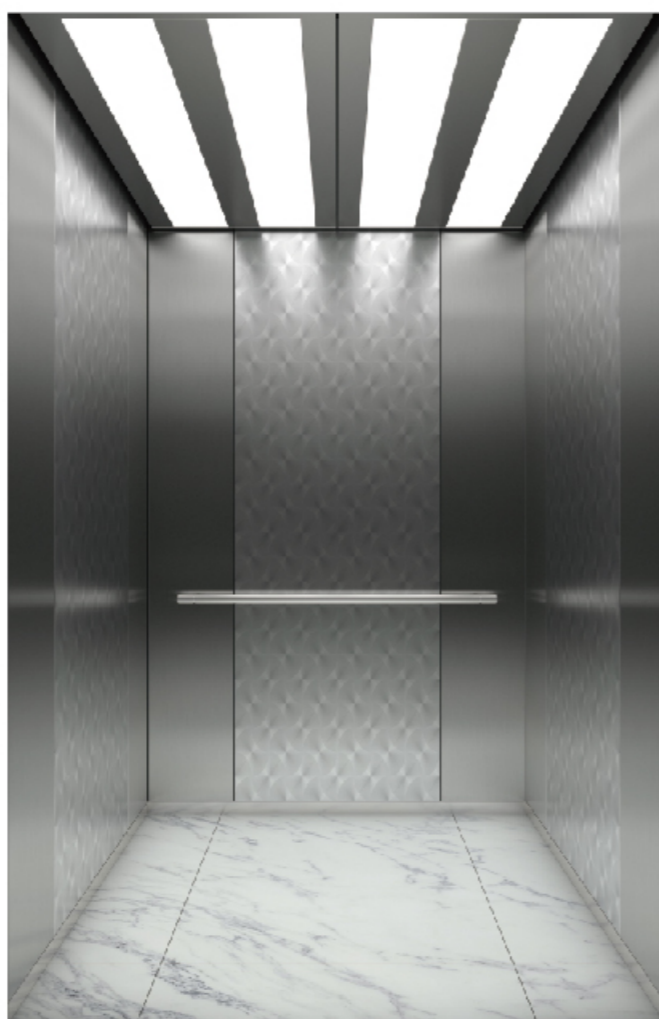

JGA-002

吊顶：发纹不锈钢，亚克力透光板
轿壁：后壁纯白玻璃，磨砂不锈钢压筋
侧壁磨砂不锈钢
扶手：不锈钢平头扁扶手
地板：PVC（大理石可选）

Ceiling: Hairline stainless steel, acrylic light-transmitting panel
Car wall: Rear wall pure white glass, frosted stainless steel pressed reinforced bar, side wall frosted stainless steel
Handrail: Stainless steel flat head flat handrail
Floor: PVC (Marble optional)

JGA-004

吊顶：烤漆钢琴白，暗藏灯光，透光灯柱
轿壁：烤漆钢琴白，暗藏灯光
扶手：不锈钢平头扁扶手
地板：PVC（大理石可选）

Ceiling: Baked enamel piano white, hidden lights, light-transmitting lamp posts
Car wall: Baked enamel piano white, hidden lights
Handrail: Stainless steel flat head flat handrail
Floor: PVC (Marble optional)

JGA-003

吊顶：发纹不锈钢，亚克力板透光
轿壁：中间不锈钢光碟板，发纹不锈钢
扶手：不锈钢单管扶手
地板：PVC（大理石可选）

Ceiling: Hairline stainless steel, acrylic light-transmitting panel
Car wall: Middle stainless steel disc plate, hairline stainless steel
Handrail: Stainless steel single-tube handrail
Floor: PVC (Marble optional)

JGA-005

吊顶：发纹不锈钢框架，中间影像拱顶
轿壁：镜面、蚀刻、发纹
扶手：不锈钢扁扶手
地板：PVC

Ceiling: Hairline stainless steel frame, center image arch
Car wall: Mirror, etching, hairline
Handrail: Stainless steel flat handrail
Floor: PVC