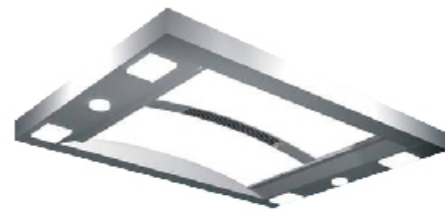

JG-D19

不锈钢框架，中间弓形亚克力灯饰
Steel frame, middle bow acrylic lighting