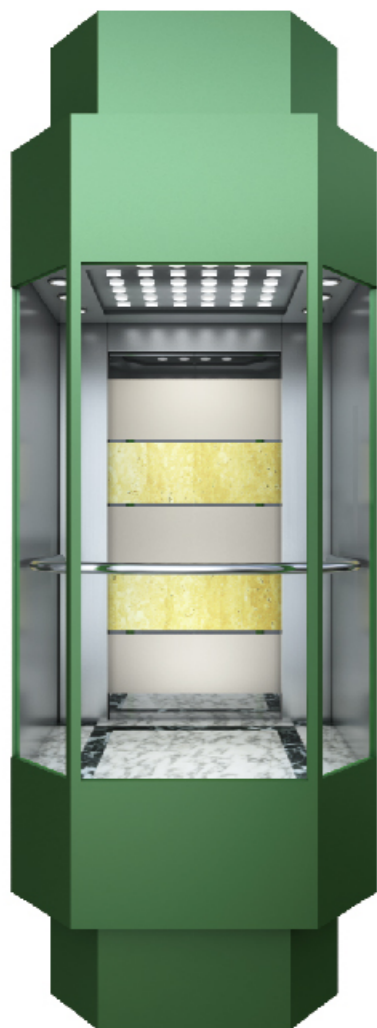

JGB-017

上下罩：钢板烤漆
观光壁：安全夹胶玻璃
装饰顶：钢板喷塑，亚克力灯饰
轿厢壁：发纹不锈钢
扶手：不锈钢单管
地板：PVC

Car cover: Baked enamel steel
Observation wall: Laminated safety glass
Decoration ceiling: Steel plate spray paint, acrylic lighting decoration
Car wall: Hairline stainless steel
Handrail: Stainless steel tube
Floor: PVC