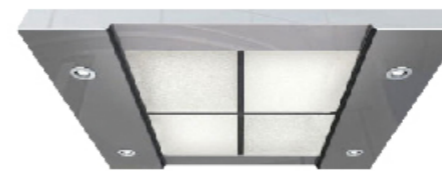

JG-D35

不锈钢框架，配白色亚克力透光
Stainless steel frame with white acrylic light-transmitting