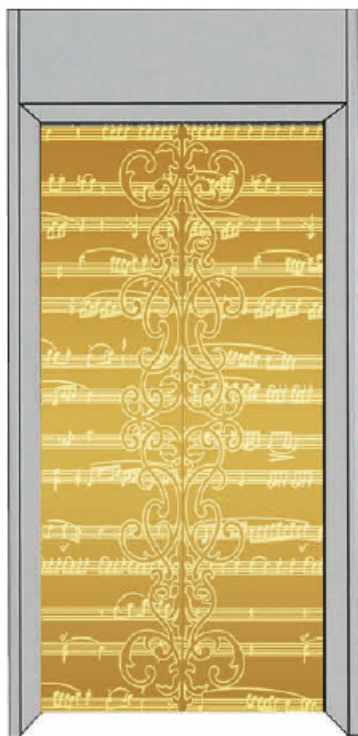

JG-TM01

镜面, 蚀刻, 钛金
Mirror, etching, titanium